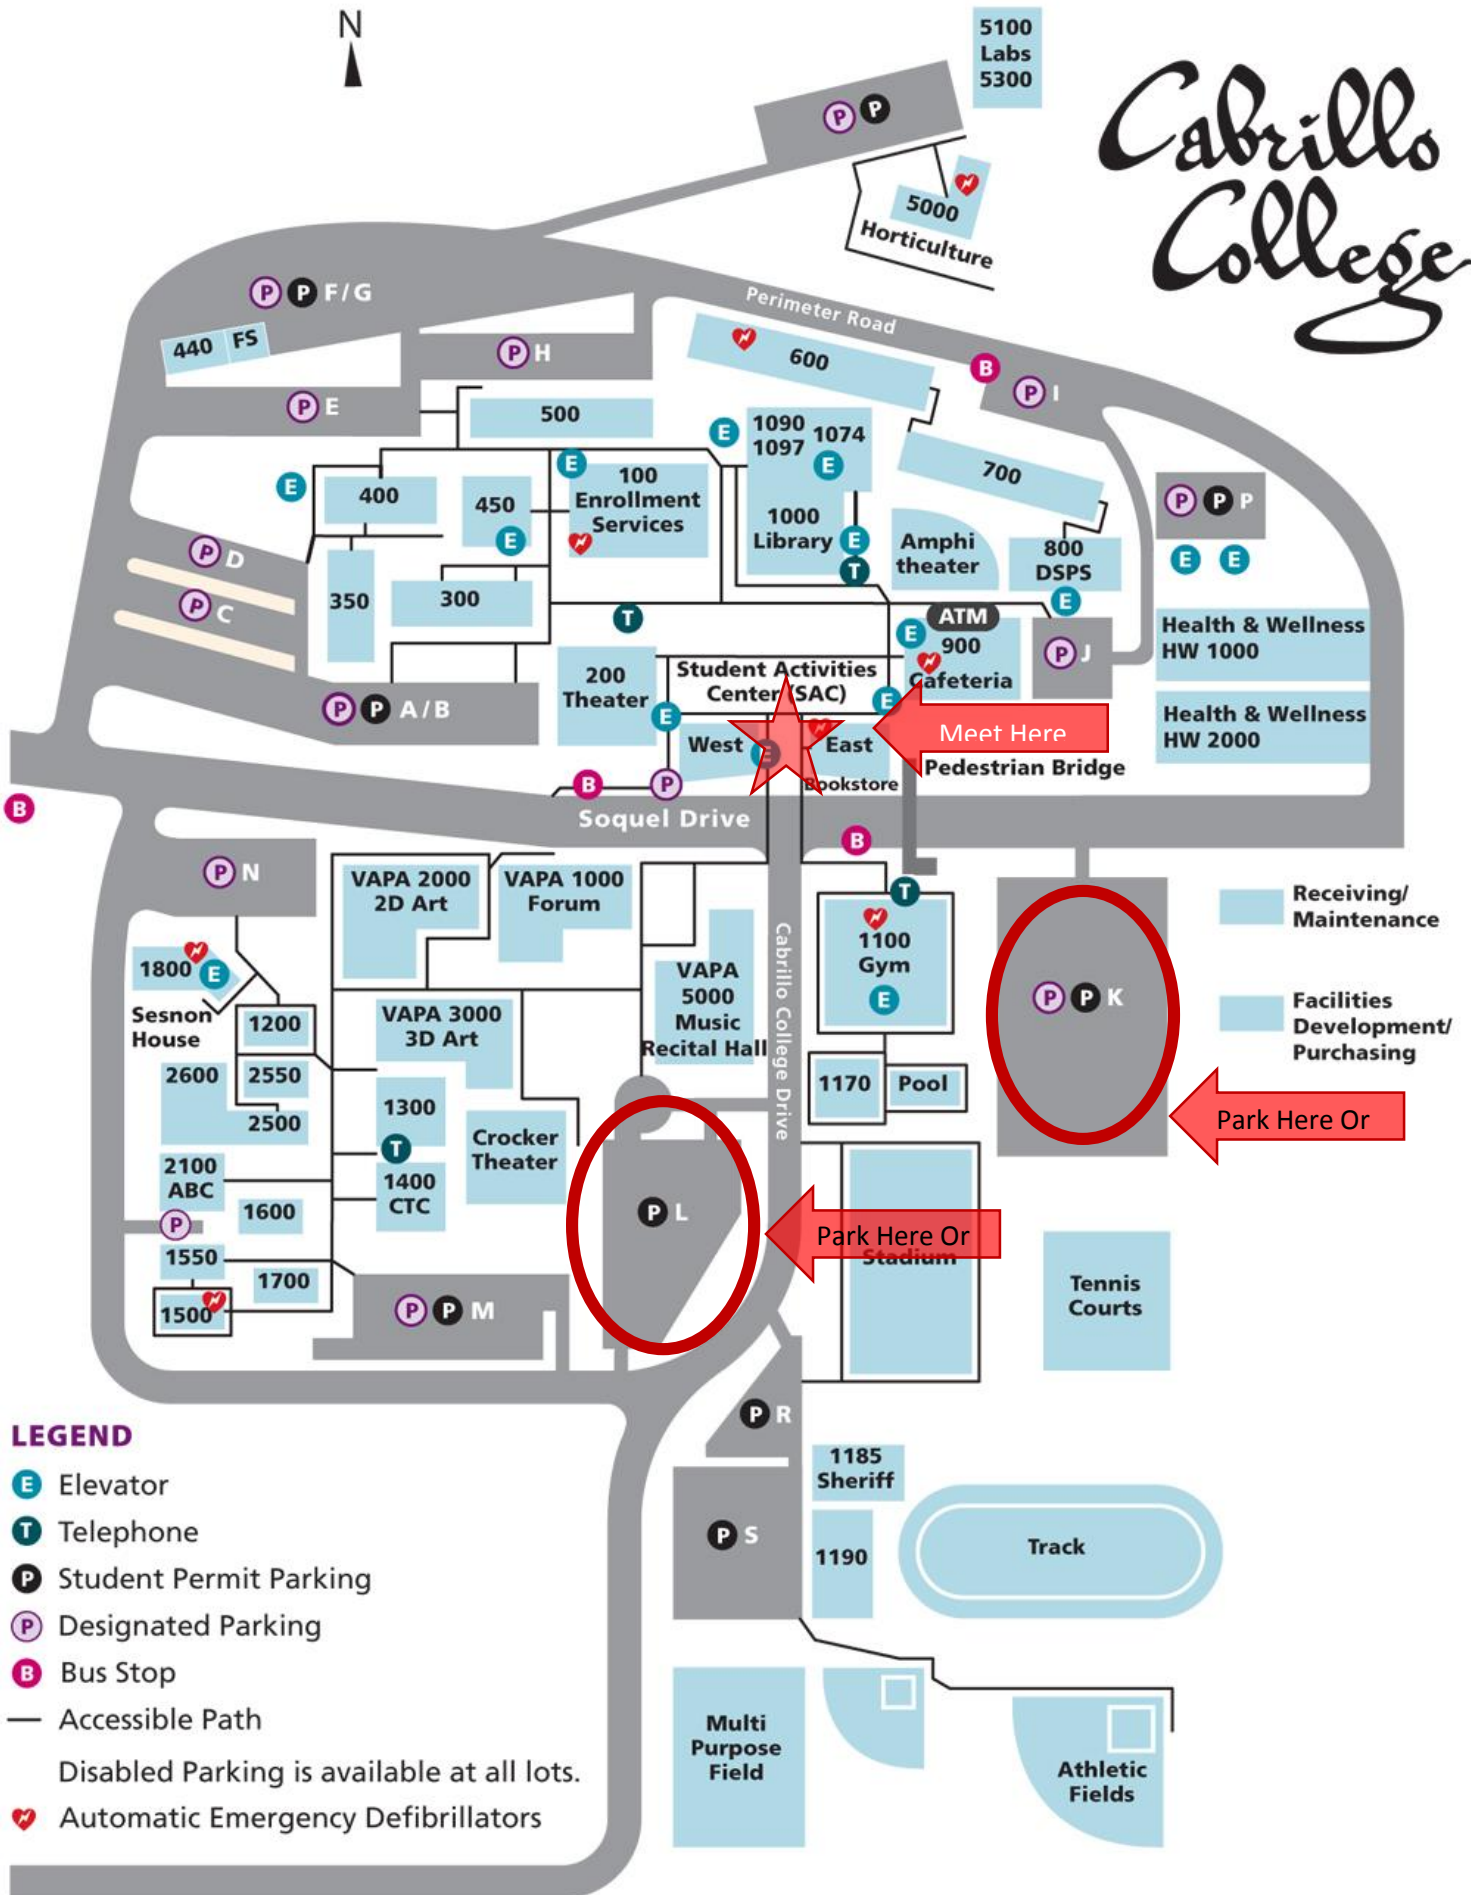

Cabrillo College

LEGEND

- E Elevator
- T Telephone
- P Student Permit Parking
- P Designated Parking
- B Bus Stop
- Accessible Path
- Disabled Parking is available at all lots.
- ♥ Automatic Emergency Defibrillators